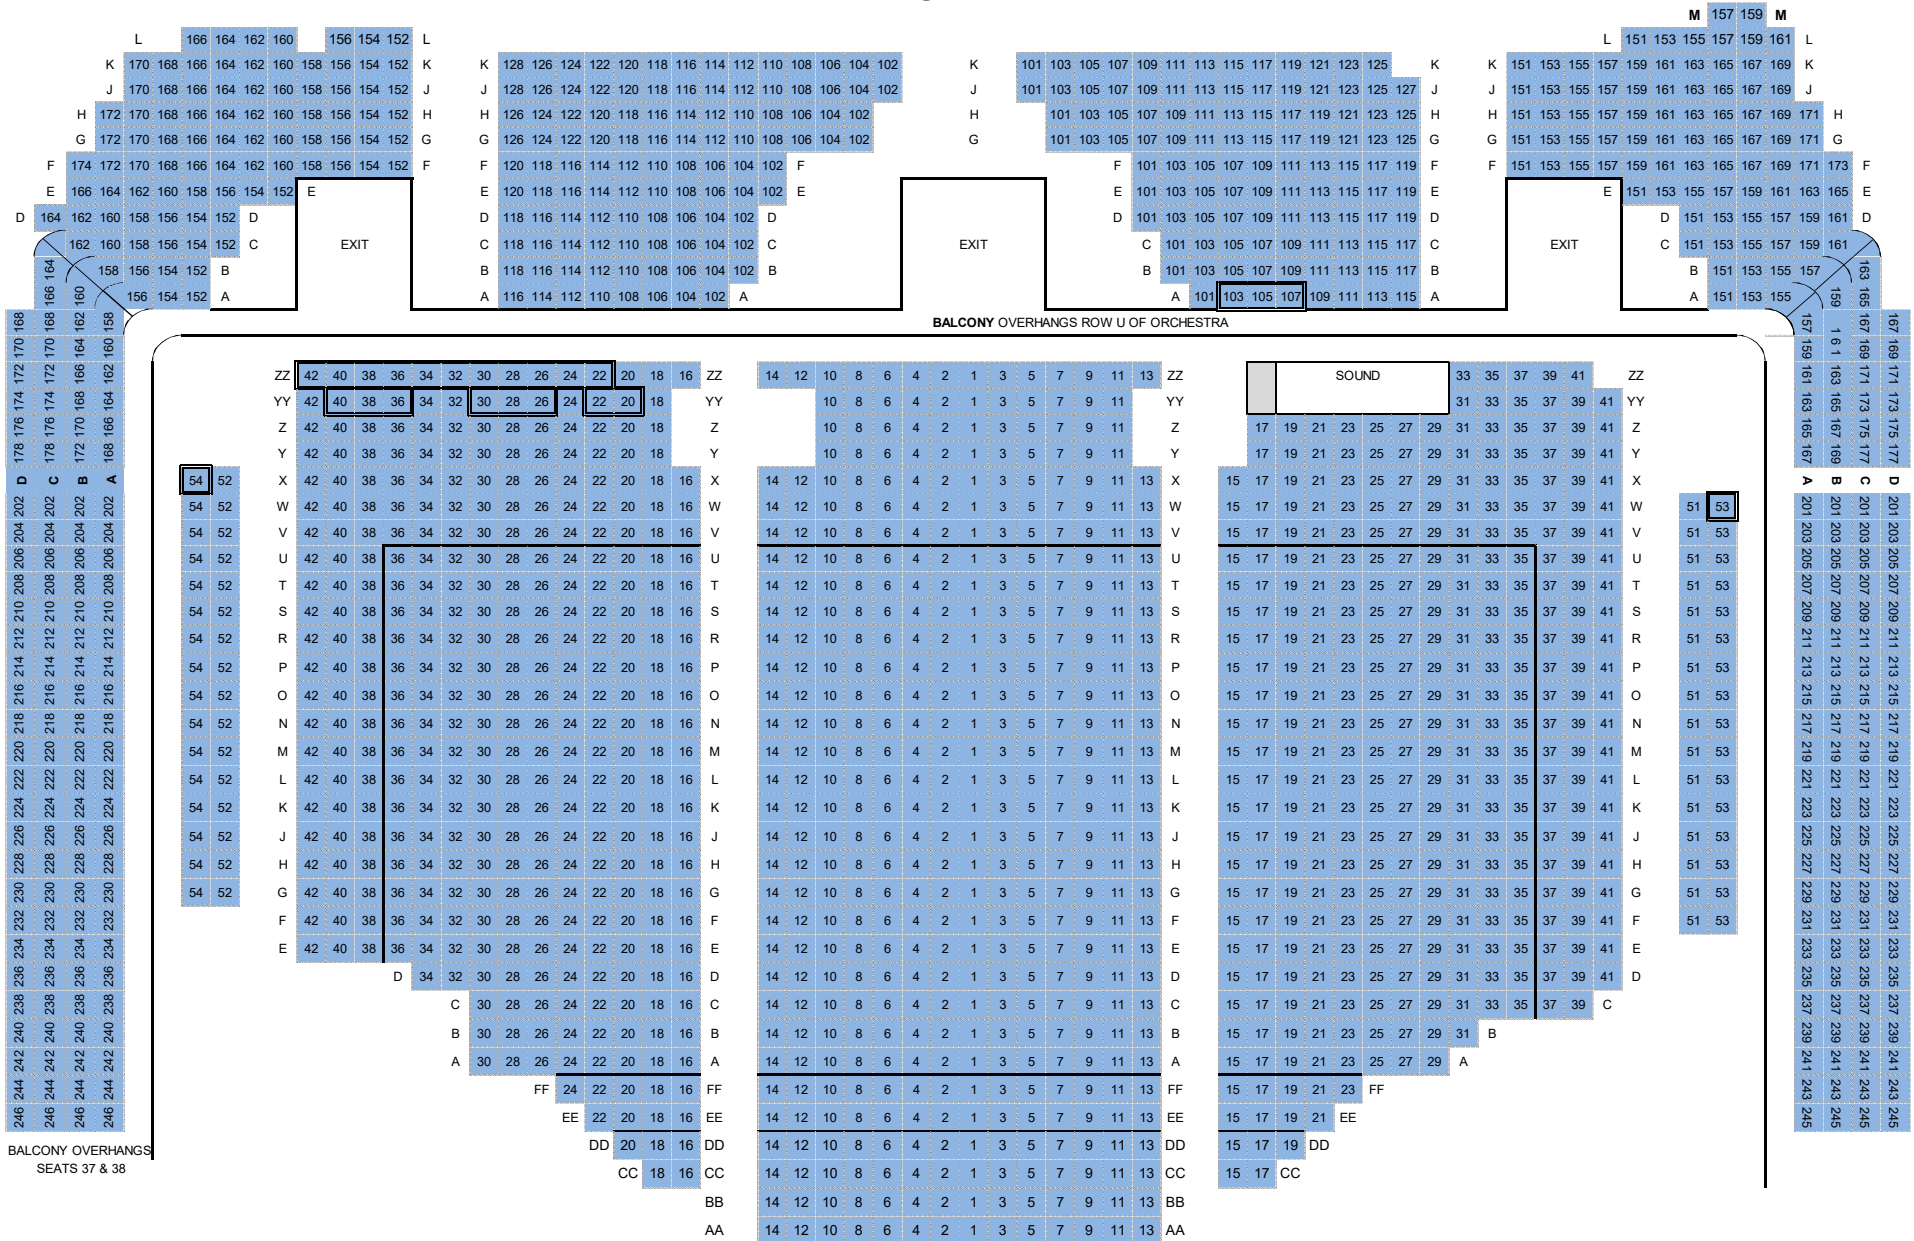

ROYCE HALL UCLA

BALCONY OVERHANGS
SEATS 37 & 38

STAGE

TOTAL CAPACITY 1,836 Orchestra 1,203 Balcony 633 Temporary or wheelchair seat